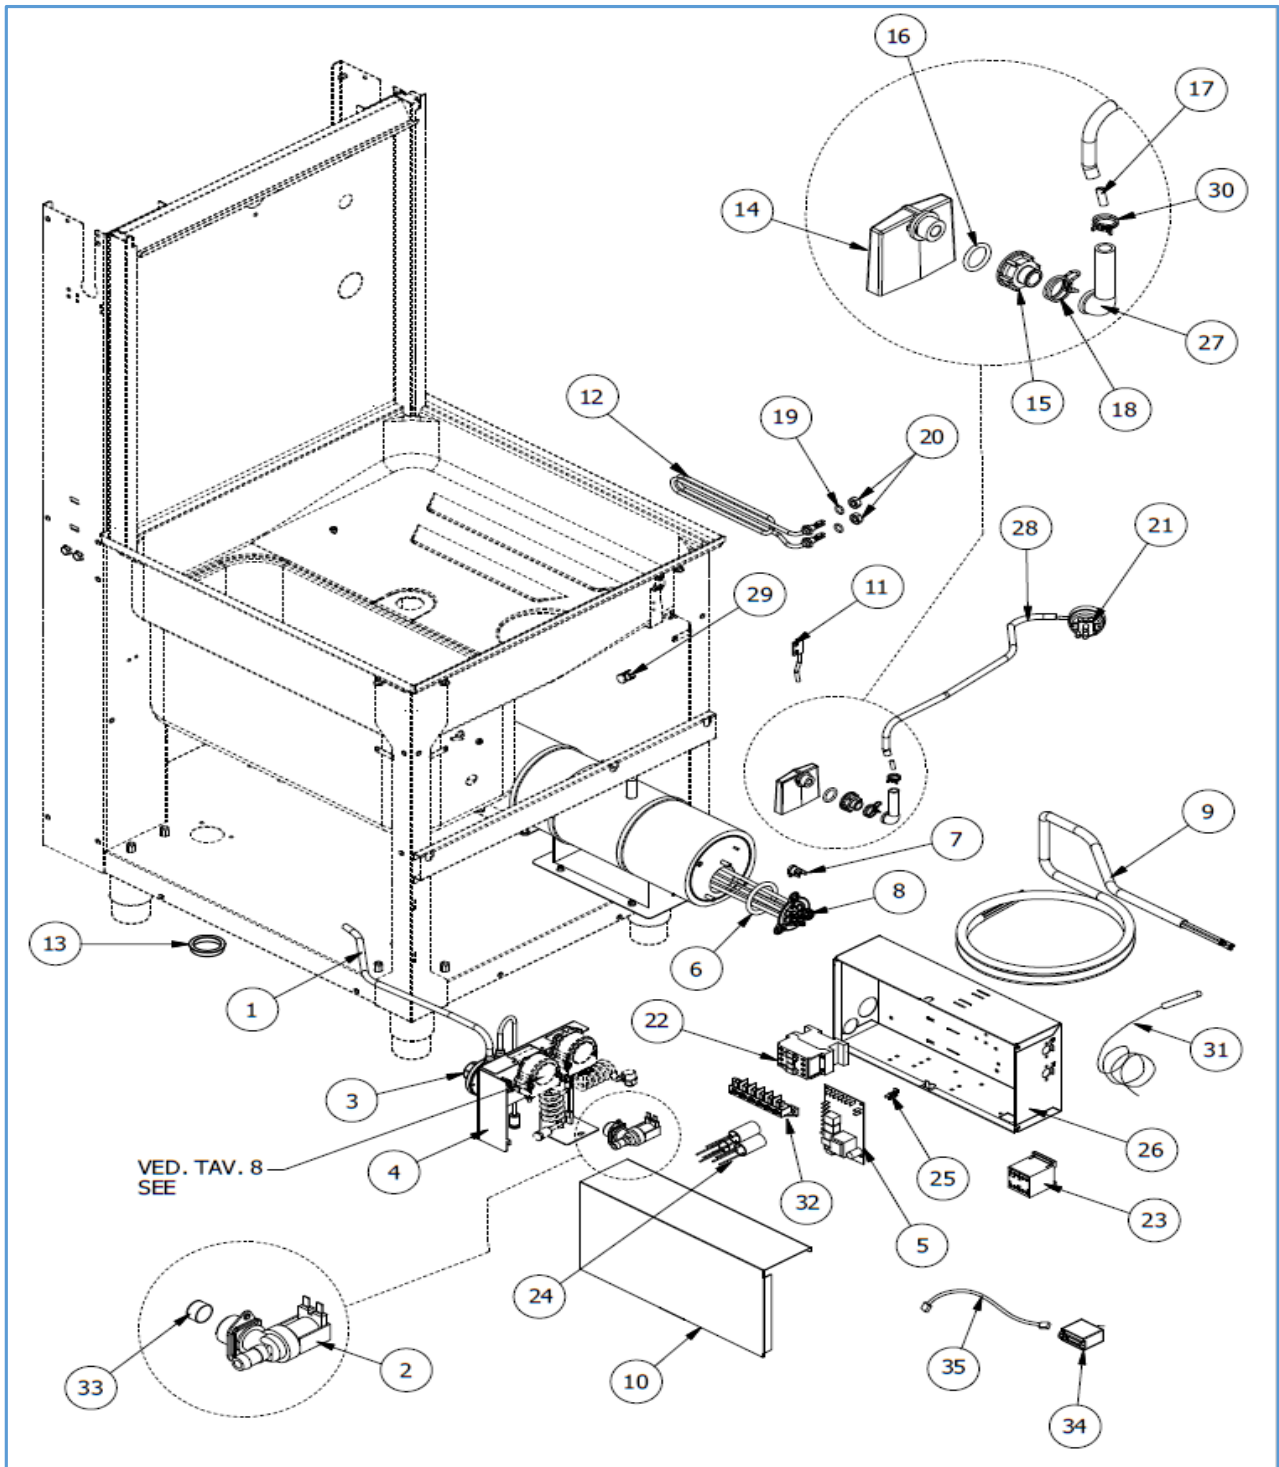

7280.0065

Onderdelen informatie

Erzatzteil information

Spare part information

Information de pièces

Onderdelenlijst 7280.0065

POS:	Art.No.:	Omschrijving:	Aantal:
1	9136.3158	HOOD CPL.	
2	9136.2878	RAIL GUIDE	
3	9136.3090	MAGNETIC UNIT (*)	
4		SIDE PANEL , RIGHT/LEFT	
5		ROOF PANEL, RIGHR/LEFT	
6		REAR PANEL	
7	9136.1086	M3 SPACER	
8		CONTROL PANEL	
9		S/S TANK COVER BAND	
10	9136.3152	HOOD LIFT HANDLE	
11	9136.2935	GUIDE FOR HOOD LIFT HANDLE	
12		INTERNAL PLATE	
13		PLATE FOR HOOD LIFT HANDLE	
14	9136.0705	SPRING (*)	
15	9136.1753	HOOK M8x120	
16	9136.2877	HOOD LIFT HANDLE SUPPORT	
17	9136.2925	BUSHING FOR HOOD LIFT HANDLE	
18	9136.2498	LOCK FOR CONNECTING ROD	
19	9136.0712	SLEEVE BEARING	
20	9136.0713	SPRING ROLLER	
21	9136.2497	PLATE FOR CONNECTING ROD	
22	9136.2626	ADJUSTABLE FEET	
23	9136.2997	BASKET FRAME CPL.	
24	9136.0206	PG21 CABLE CLAMP	
25	9136.2939	TANK FILTER	
26	9136.3011	ADHESIVE LABEL	
27	9136.3154	DISPLAY CONNECTOR CABLE	
28	9136.3028	DISPLAY (*)	
29	9136.3162	SPACER	

Onderdelenlijst 7280.0065

POS:	Art.No.:	Omschrijving:	Aantal:
1		FIXING CONVEYOR ASSY	
2		CD FRONT PANEL ASSY	
3		REAR PANEL	
4	9136.3141	STEAM CONDENSER FAN MOTOR	
5	9136.3172	STAINLESS STEEL RINSE NOZZLE M6	
6		WASHING PIPE ASSY	
7		FAN CLOSING	
8		EAT EXCHANGERS GASKET	
9		EAT EXCHANGERS	
10	9136.1552	1/2" BRASS FITTING	
11		1/2" BRASS HOSE NIPPLES	
12	9136.3181	CUTTED RUBBER COUPLING	
13		STEAM CONDENSER CONVEYOR	
14	9136.3189	90° SOLENOID VALVE (*)	
15		MOUNTING BRACKET	
16	9136.0128	WATER SUPPLY HOSE	
17	9136.1041	PLASTIC PLUG	
18	9136.1610	D. mm. 11,5x19 RUBBER HOSE (*)	
19	9136.0655	INTAKE FITTING	
20	9136.0656	O-RING 6275	
21	9136.0654	INTAKE FITTING RING NUT	