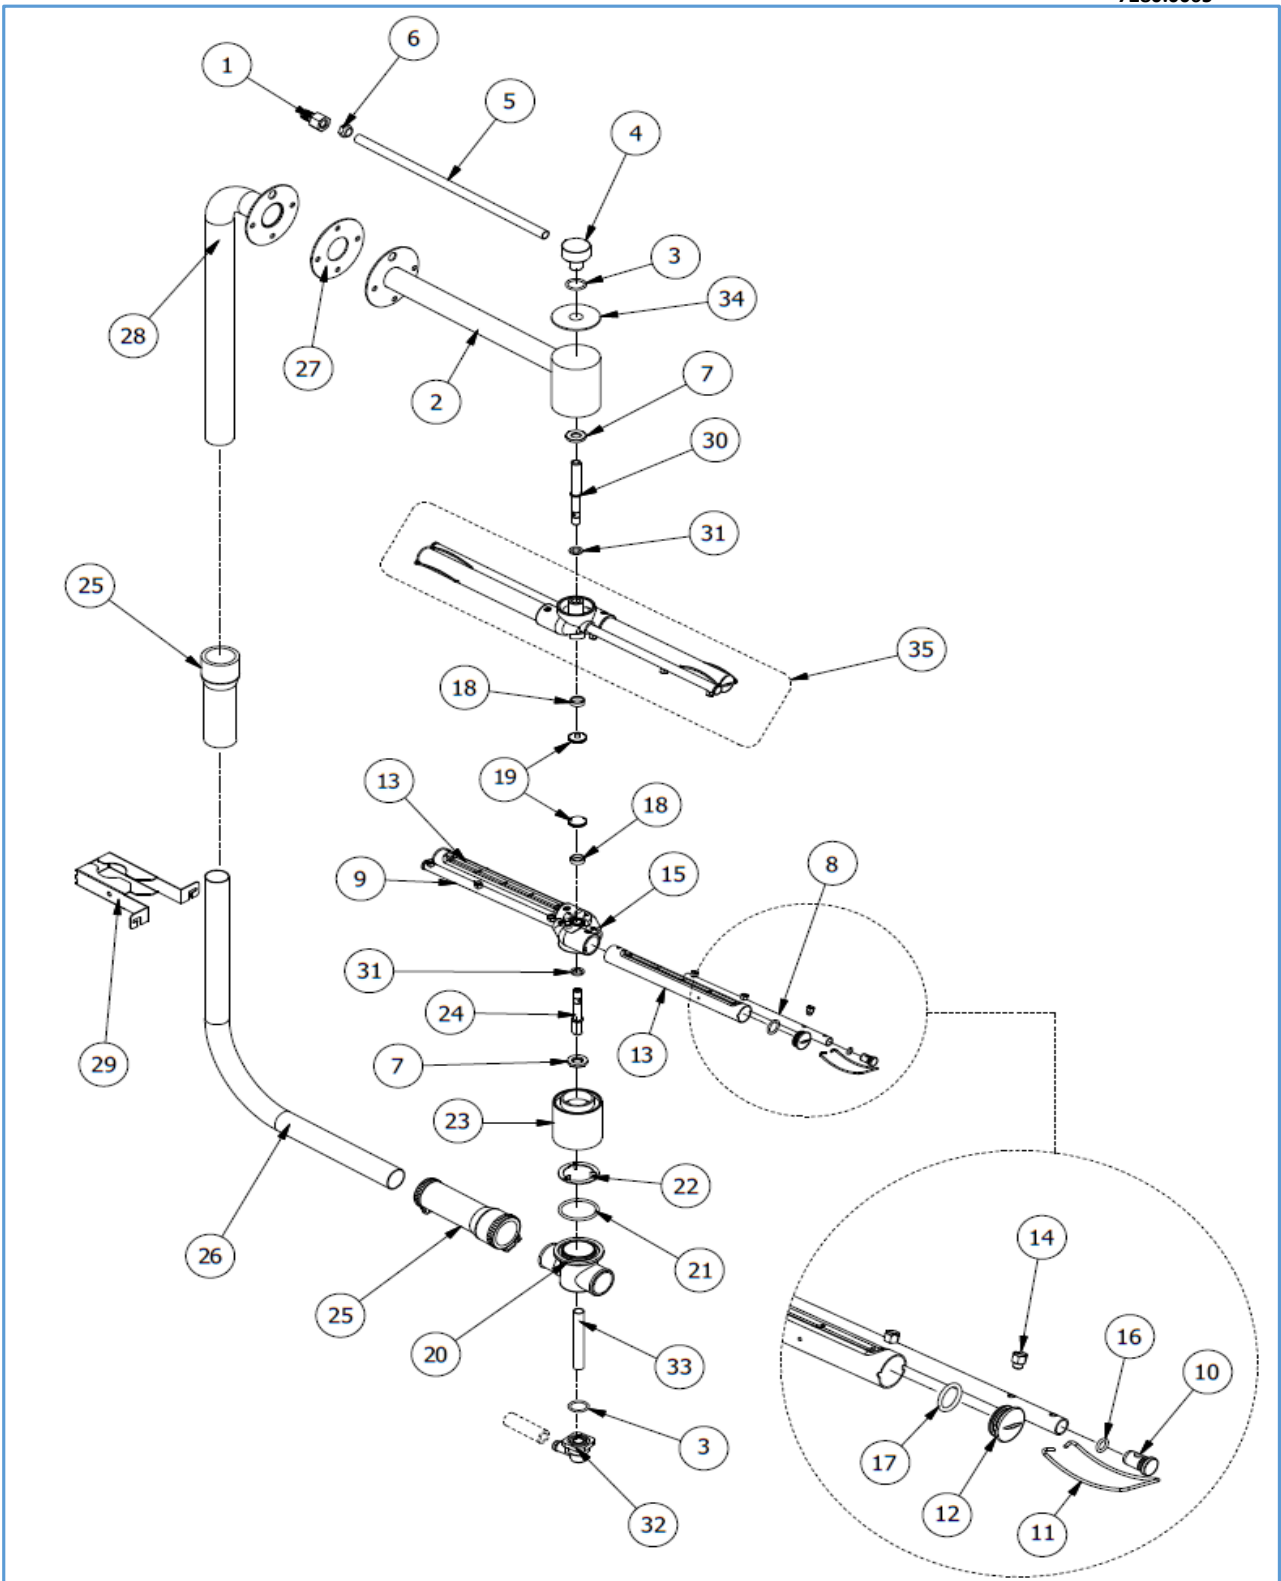

Onderdelenlijst 7280.0065

POS:	Art.No.:	Omschrijving:	Aantal:
1		S/S TENSIONER CONNECTION	
2	9136.2874	WASHING PIPE ASSY	
3	9136.0101	O-RING 128	
4	9136.2875	90° UNION ELBOW	
5	9136.2873	UPPER RINSE PIPE	
6	9136.0905	NUT M12x1	
7	9136.1242	SUPPORTING WASHER	
8		RIGHT RINSE PIPE SEGMENT	
9		LEFT RINSE PIPE SEGMENT	
10	9136.0690	RINSE PLASTIC PLUG (*)	
11	9136.0743	LEAF SPRING	
12	9136.0741	WASHING ARMS PLASTIC PLUG (*)	
13		WASHING ARMS PIPE SEGMENT	
14	9136.3172	STAINLESS STEEL RINSE NOZZLE M6	
15	9136.0580	4RP DISTRIBUTOR (*)	
16	9136.0700	O-RING 106	
17	9136.0112	O-RING 121	
18	9136.0796	PTFE RING (*)	
19	9136.0451	STAINLESS STEEL KNURLED SCREW(*)	
20	9136.0605	LOWER CONNECTING ROD	
21	9136.0525	O-RING 147	
22	9136.2933	CENTERING RING	
23	9136.2876	CYLINDER FOR WASH ARMS	
24	9136.0608	WASHING ARMS FULCRUM	
25	9136.0835	COUPLING	
26	9136.2931	WASHING PIPE	
27	9136.2504	GASKET FOR WASHING FLANGE	
28	9136.2503	UPPER WASHING PIPE ASSY	
29	9136.2999	WASHING PIPE SUPPORT	
30	9136.0540	WASHING ARMS FULCRUM	
31	9136.0463	WASHING ARMS WASHER (*)	
32	9136.2422	90° PLASTIC CONNECTION M13x1	
33	9136.2460	STAINLESS STEEL CONNECTION ROD	
34	9136.2872	CLOSING DISC FOR CYLINDER	
35		WASHING ARMS ASSY