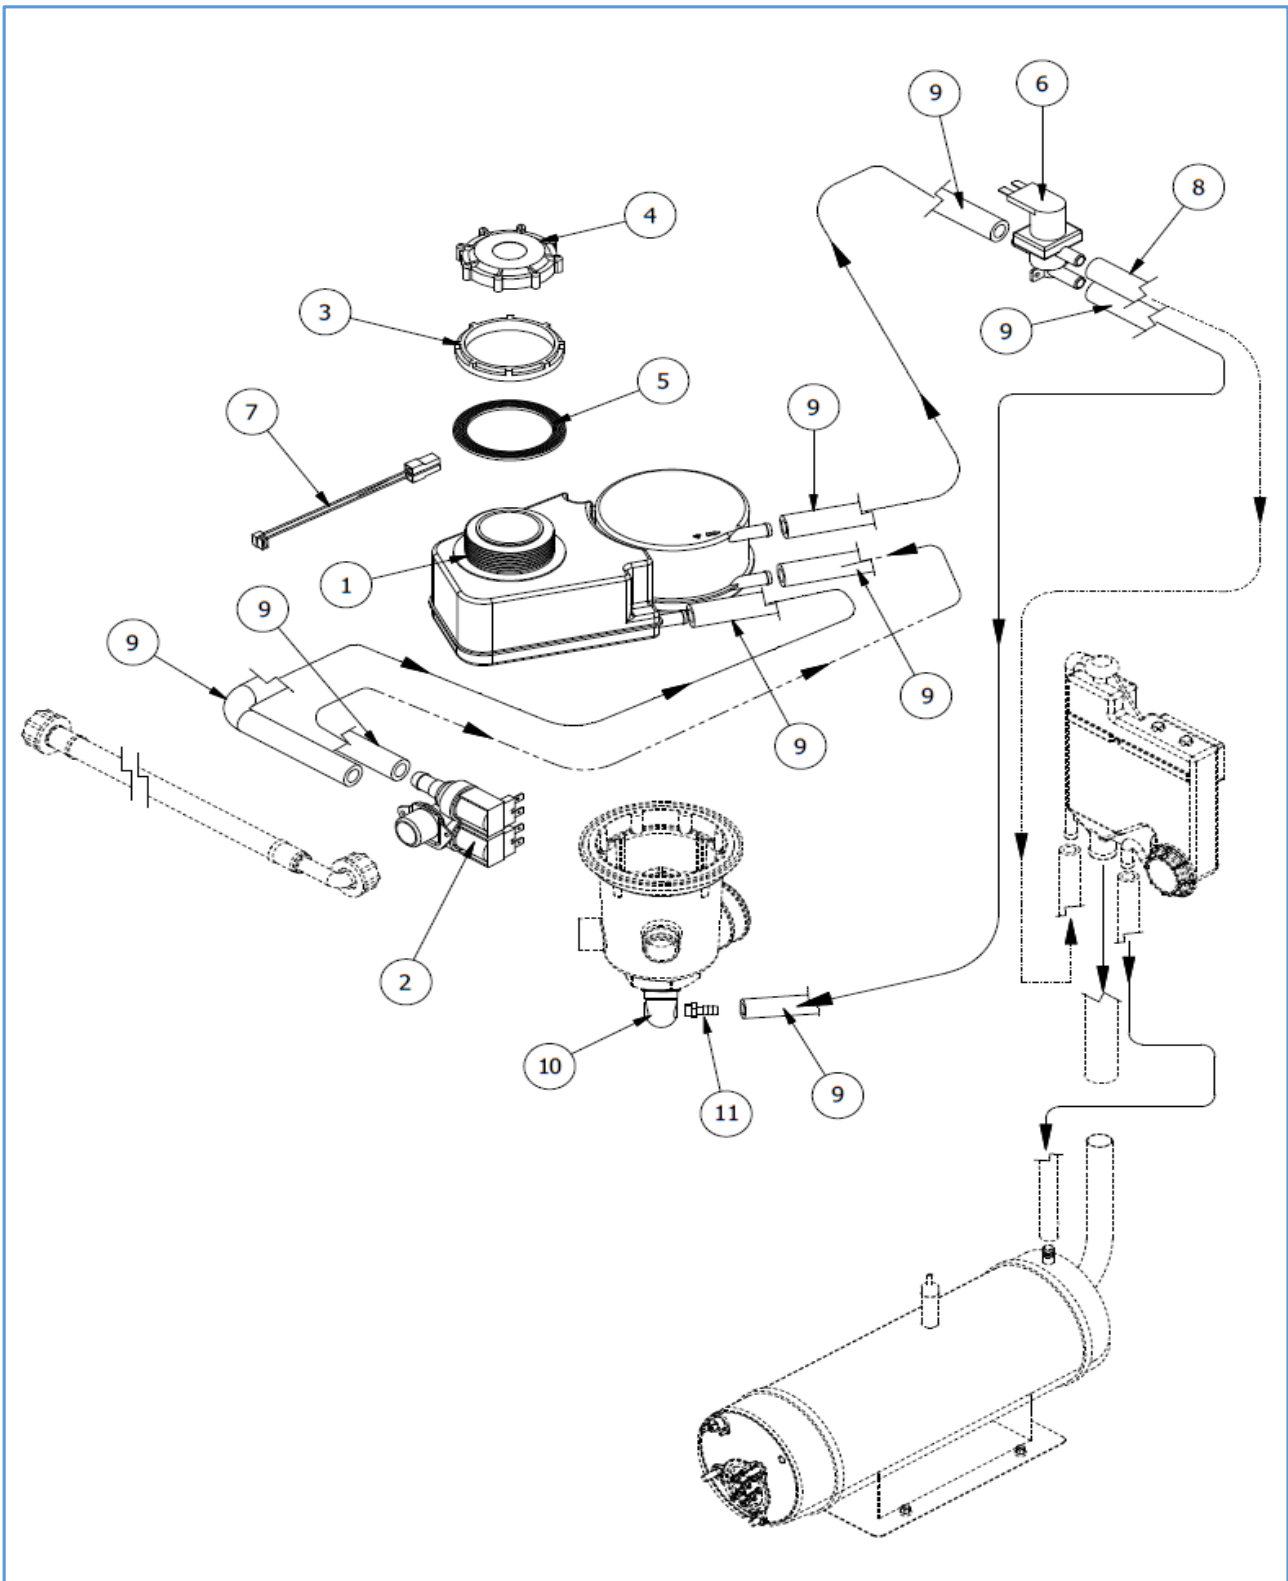

Onderdelenlijst 7280.0065

POS:	Art.No.:	Omschrijving:	Aantal:
1		AUTOMATIC WATER SOFTNER	
2	9136.2147	DOUBLE SOLENOID VALVE 90° 230V D.A. (*)	
3	9136.0458	WATER SOFTNER RING NUT	
4	9136.0457	SALT CONTAINER PLUG	
5	9136.1622	GASKET	
6		SOLENOID VALVE DOUBLE EXIT (*)	
7		WATER SOFTNER CONNECTIONE CABLE	
8	9136.1610	D. mm. 11,5x19 RUBBER HOSE (*)	
9		D. mm.10x17 BLACK RUBBER HOSE	
10		MACHINE DRAIN	
11		1/4" S/S FITTING