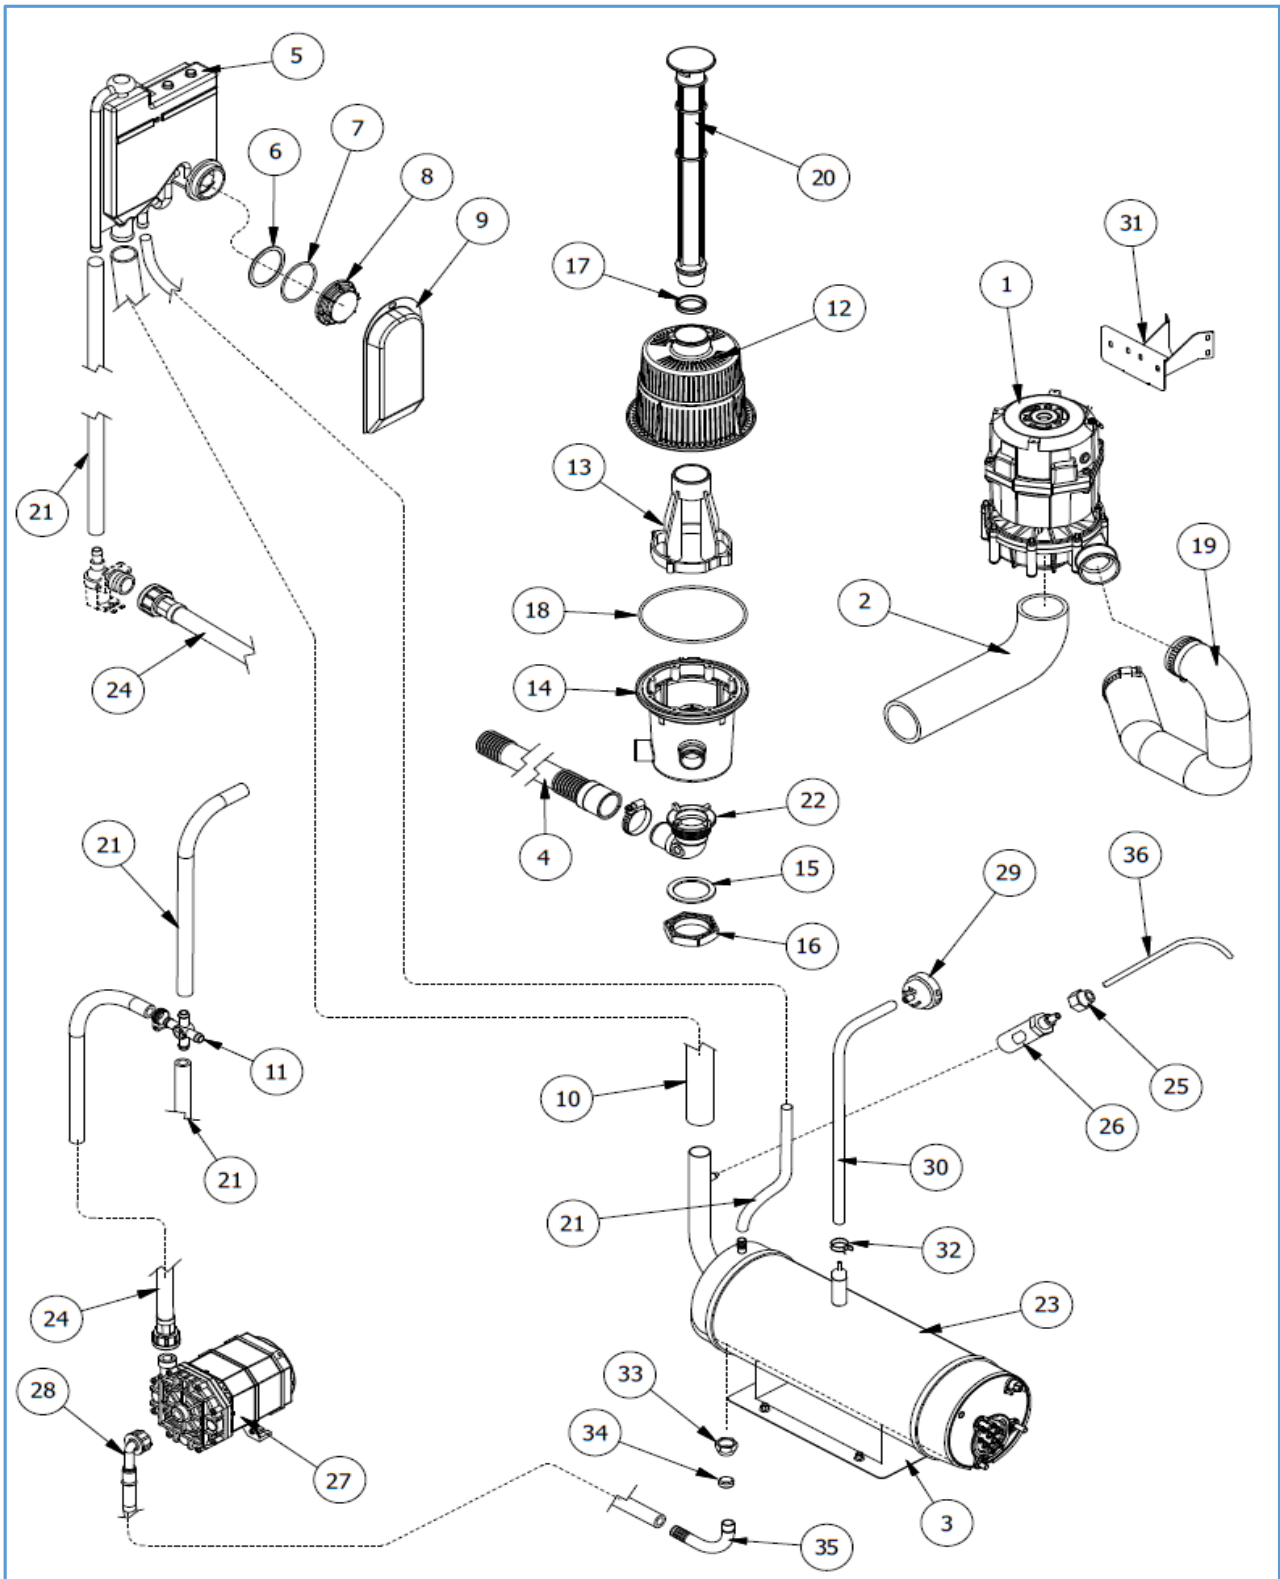

Onderdelenlijst 7280.0065

POS:	Art.No.:	Omschrijving:	Aantal:
1	9136.2983	WASHING PUMP 0,75 Kw 230V~50HZ	
1A		WASHING PUMP 0,75 Kw 230V~60HZ	
2	9136.2971	INTAKE RUBBER COUPLING	
3	9136.3033	12Lt. BOILER ASSY	
4	9136.0614	DRAIN HOSE Int. D. mm28, L= 2000 mm.	
5	9136.3083	PP AIR BREAK	
6	9136.3055	GASKET	
7	9136.3054	O-RING GASKET	
8	9136.3056	RING NUT	
9	9136.3092	PROTECTION RING NUT	
10	9136.0470	D. mm. 30x38 RADIOR PIPE	
11	9136.1089	4-WAYS DISTRIBUTOR	
12	9136.3173	TANK PLASTIC FILTER	
13	9136.3174	PLASTIC FILTER SUPPORT	
14	9136.3175	FILTER GROUP DRAIN CUP	
15	9136.0142	RUBBER GASKET	
16	9136.0141	DRAIN SCREW	
17	9136.3179	GASKET DE 150 (*)	
18	9136.2995	O-RING 4500 (*)	
19	9136.2973	WASH PIPE RUBBER COUPLING	
20	9136.3177	OVERFLOW	
21	9136.1610	D. mm. 11,5x19 RUBBER HOSE (*)	
22	9136.3176	MACHINE DRAIN	
23	9136.3081	BOILER INSULATION BAND	
24	9136.0160	WATER SUPPLY HOSE L=2000mm.	
25	9136.0674	PLASTIC LOCK NUT	
26	9136.1750	NOT RETOURN VALVE ASSY	
27	9136.3002	BOOSTER PUMP 0,5 HP 230V 50Hz	
27A		BOOSTER PUMP 0,5 HP 230V 60Hz	
28	9136.0128	WATER SUPPLY HOSE	
29	9136.3118	PRESSOSTAT LEVEL 28/12 FOR ATM. BOILER (*)	
30	9136.0652	EPDM HOSE BLACK D. mm. 5x10	
31	9136.2970	WASHING PUMP SUPPORT	
32	9136.0190	D. 15.9-14.8 WIRE CLAMP	
33	9136.0465	12x3/8" FIXING NUT	
34	9136.0464	12x3/8" TEFLON NOSE	
35	9136.0600	D. mm. 12X78° S/S PIPE	
36	9136.0126	D. mm. 4x6 RILSAN HOSE