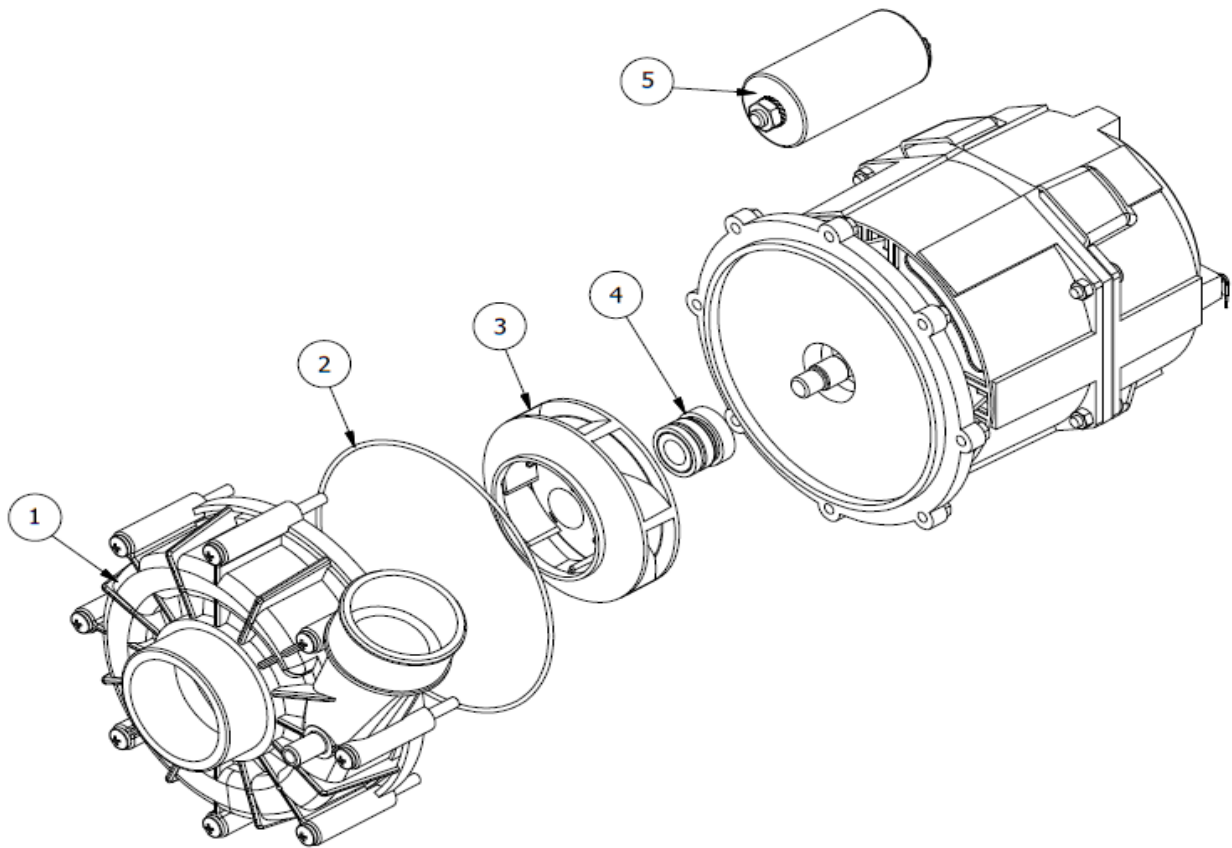

Onderdelenlijst 7280.0065

POS:	Art.No.:	Omschrijving:	Aantal:
1		S/S TENSIONER CONNECTION	
2	9136.2874	WASHING PIPE ASSY	
3	9136.0101	O-RING 128	
4	9136.2875	90° UNION ELBOW	
5	9136.2873	UPPER RINSE PIPE	
6	9136.0905	NUT M12x1	
7	9136.1242	SUPPORTING WASHER	
8		RIGHT RINSE PIPE SEGMENT	
9		LEFT RINSE PIPE SEGMENT	
10	9136.0690	RINSE PLASTIC PLUG (*)	
11	9136.0743	LEAF SPRING	
12	9136.0741	WASHING ARMS PLASTIC PLUG (*)	
13		WASHING ARMS PIPE SEGMENT	
14	9136.3172	STAINLESS STEEL RINSE NOZZLE M6	
15	9136.0580	4RP DISTRIBUTOR (*)	
16	9136.0700	O-RING 106	
17	9136.0112	O-RING 121	
18	9136.0796	PTFE RING (*)	
19	9136.0451	STAINLESS STEEL KNURLED SCREW(*)	
20	9136.0605	LOWER CONNECTING ROD	
21	9136.0525	O-RING 147	
22	9136.2933	CENTERING RING	
23	9136.2876	CYLINDER FOR WASH ARMS	
24	9136.0608	WASHING ARMS FULCRUM	
25	9136.0835	COUPLING	
26	9136.2931	WASHING PIPE	
27	9136.2504	GASKET FOR WASHING FLANGE	
28	9136.2503	UPPER WASHING PIPE ASSY	
29	9136.2999	WASHING PIPE SUPPORT	
30	9136.0540	WASHING ARMS FULCRUM	
31	9136.0463	WASHING ARMS WASHER (*)	
32	9136.2422	90° PLASTIC CONNECTION M13x1	
33	9136.2460	STAINLESS STEEL CONNECTION ROD	
34	9136.2872	CLOSING DISC FOR CYLINDER	
35		WASHING ARMS ASSY	

Onderdelenlijst 7280.0065

POS:	Art.No.:	Omschrijving:	Aantal:
1		AUTOMATIC WATER SOFTNER	
2	9136.2147	DOUBLE SOLENOID VALVE 90° 230V D.A. (*)	
3	9136.0458	WATER SOFTNER RING NUT	
4	9136.0457	SALT CONTAINER PLUG	
5	9136.1622	GASKET	
6		SOLENOID VALVE DOUBLE EXIT (*)	
7		WATER SOFTNER CONNECTIONE CABLE	
8	9136.1610	D. mm. 11,5x19 RUBBER HOSE (*)	
9		D. mm.10x17 BLACK RUBBER HOSE	
10		MACHINE DRAIN	
11		1/4" S/S FITTING	

COD. 00015237 (230V 50Hz)
COD. 00016655 (230V 60Hz)

Onderdelenlijst 7280.0065

POS:	Art.No.:	Omschrijving:	Aantal:
1		PUMP PLASTIC BODY	
2		GASKET	
3		IMPELLER	
4	9136.2907	MECHANICAL SEAL ASSY	
5		CAPACITOR 12,5 μ F	