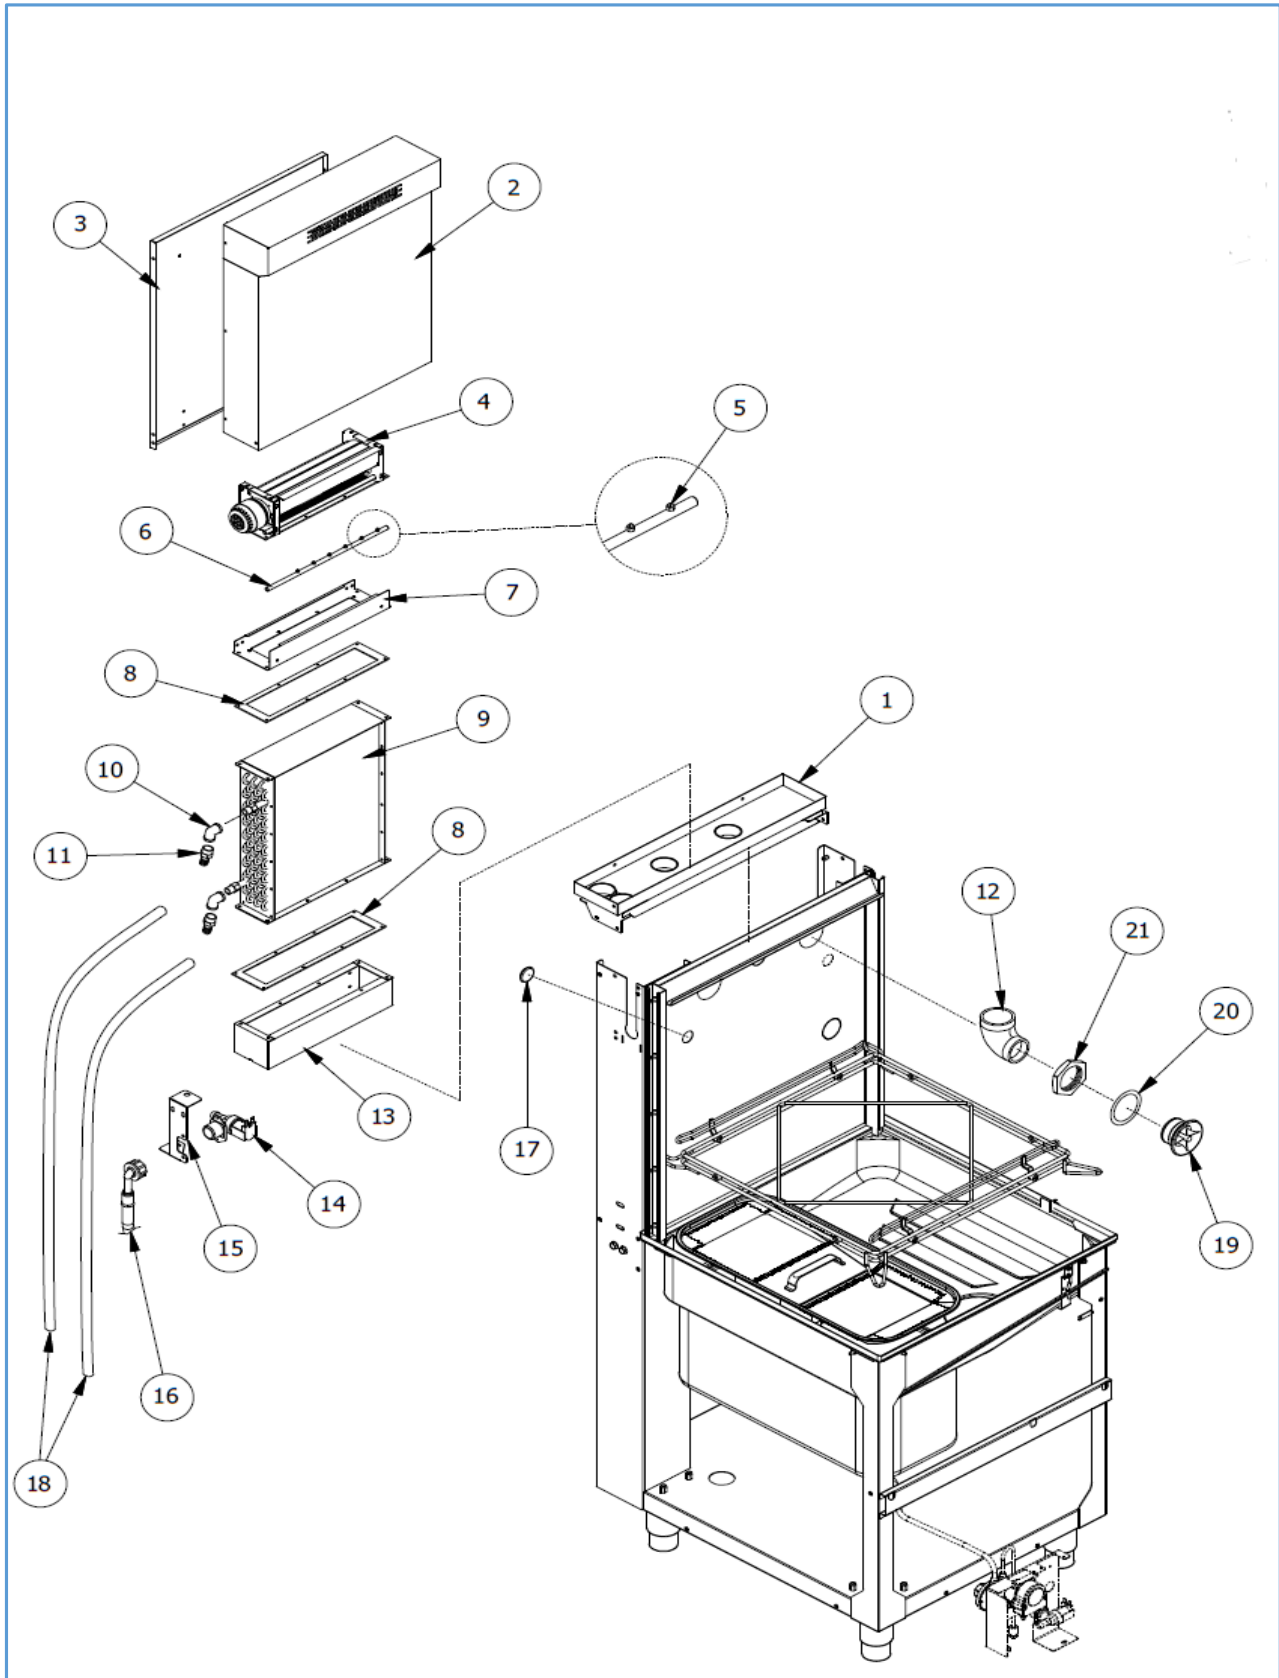

7280.0065

Onderdelen informatie

Erzatzteil information

Spare part information

Information de pièces

Onderdelenlijst 7280.0065

POS:	Art.No.:	Omschrijving:	Aantal:
1	9136.3158	HOOD CPL.	
2	9136.2878	RAIL GUIDE	
3	9136.3090	MAGNETIC UNIT (*)	
4		SIDE PANEL , RIGHT/LEFT	
5		ROOF PANEL, RIGHR/LEFT	
6		REAR PANEL	
7	9136.1086	M3 SPACER	
8		CONTROL PANEL	
9		S/S TANK COVER BAND	
10	9136.3152	HOOD LIFT HANDLE	
11	9136.2935	GUIDE FOR HOOD LIFT HANDLE	
12		INTERNAL PLATE	
13		PLATE FOR HOOD LIFT HANDLE	
14	9136.0705	SPRING (*)	
15	9136.1753	HOOK M8x120	
16	9136.2877	HOOD LIFT HANDLE SUPPORT	
17	9136.2925	BUSHING FOR HOOD LIFT HANDLE	
18	9136.2498	LOCK FOR CONNECTING ROD	
19	9136.0712	SLEEVE BEARING	
20	9136.0713	SPRING ROLLER	
21	9136.2497	PLATE FOR CONNECTING ROD	
22	9136.2626	ADJUSTABLE FEET	
23	9136.2997	BASKET FRAME CPL.	
24	9136.0206	PG21 CABLE CLAMP	
25	9136.2939	TANK FILTER	
26	9136.3011	ADHESIVE LABEL	
27	9136.3154	DISPLAY CONNECTOR CABLE	
28	9136.3028	DISPLAY (*)	
29	9136.3162	SPACER	

Onderdelenlijst 7280.0065

POS:	Art.No.:	Omschrijving:	Aantal:
1		FIXING CONVEYOR ASSY	
2		CD FRONT PANEL ASSY	
3		REAR PANEL	
4	9136.3141	STEAM CONDENSER FAN MOTOR	
5	9136.3172	STAINLESS STEEL RINSE NOZZLE M6	
6		WASHING PIPE ASSY	
7		FAN CLOSING	
8		EAT EXCHANGERS GASKET	
9		EAT EXCHANGERS	
10	9136.1552	1/2" BRASS FITTING	
11		1/2" BRASS HOSE NIPPLES	
12	9136.3181	CUTTED RUBBER COUPLING	
13		STEAM CONDENSER CONVEYOR	
14	9136.3189	90° SOLENOID VALVE (*)	
15		MOUNTING BRACKET	
16	9136.0128	WATER SUPPLY HOSE	
17	9136.1041	PLASTIC PLUG	
18	9136.1610	D. mm. 11,5x19 RUBBER HOSE (*)	
19	9136.0655	INTAKE FITTING	
20	9136.0656	O-RING 6275	
21	9136.0654	INTAKE FITTING RING NUT	