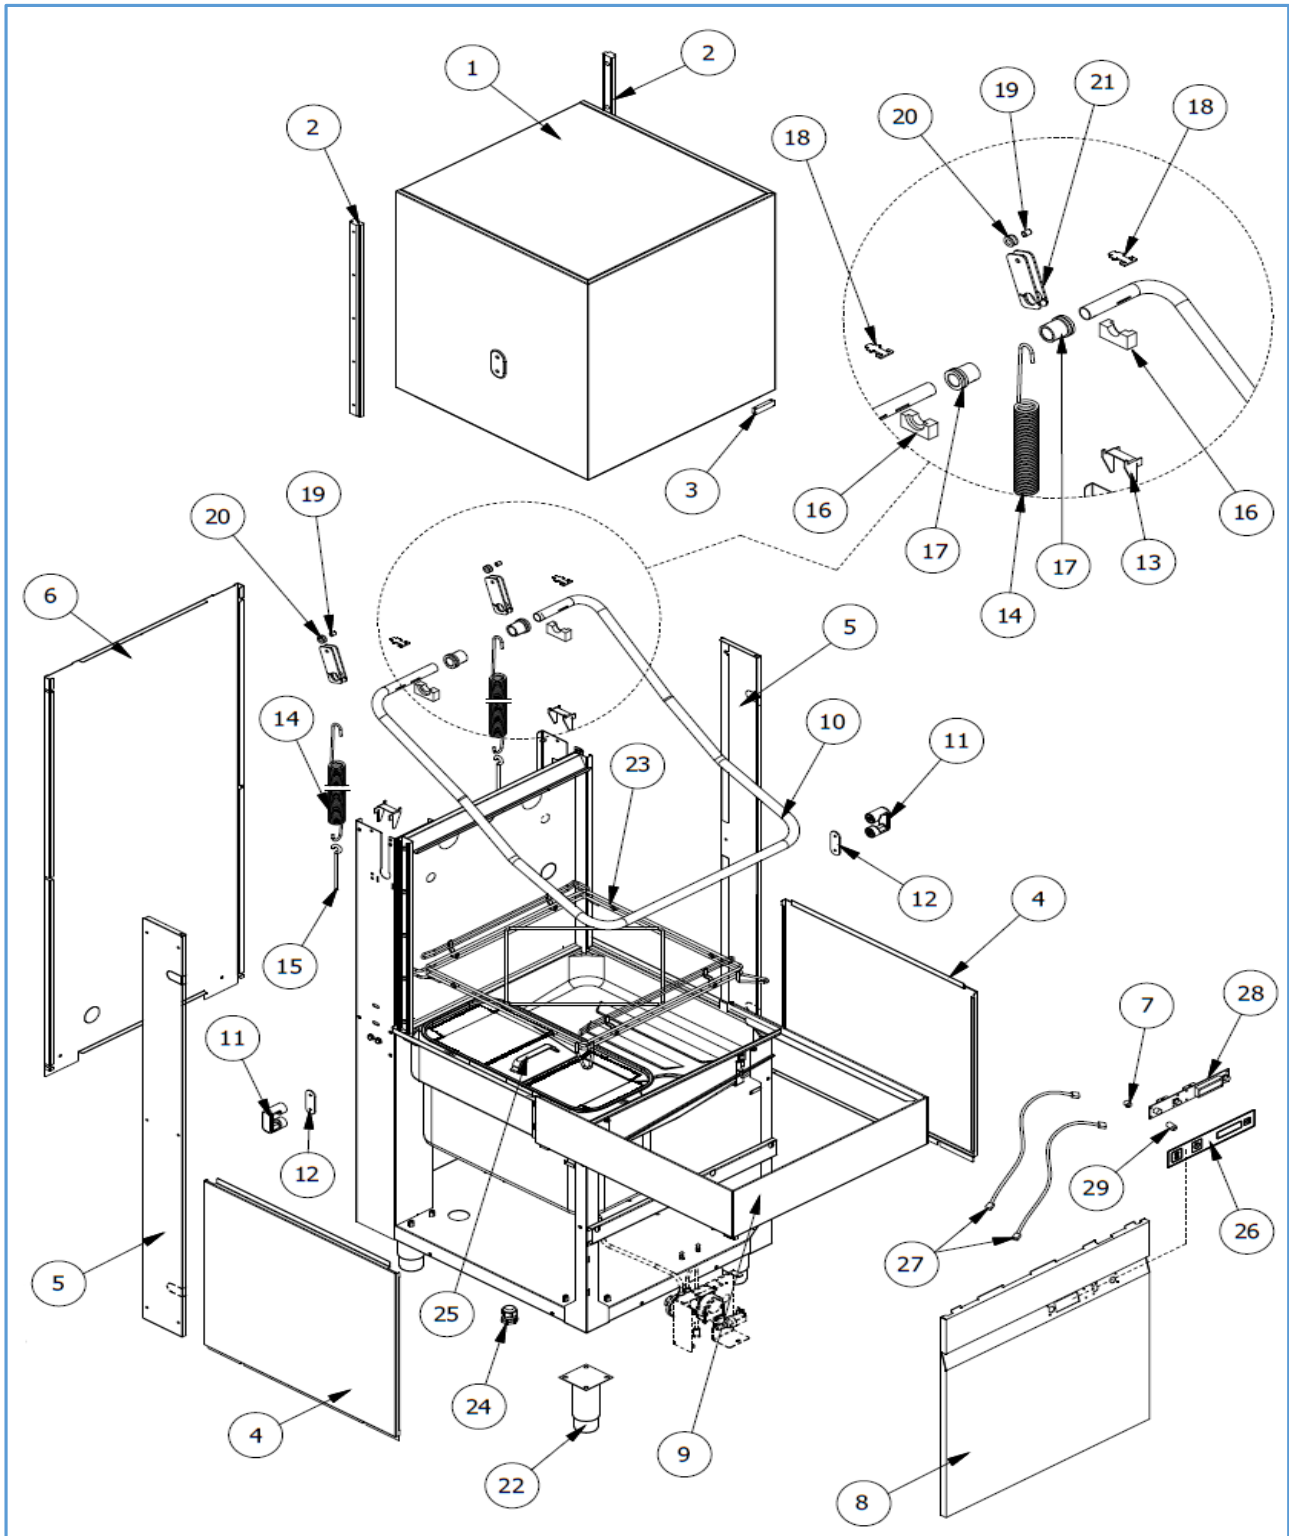

7280.0065

Onderdelen informatie

Erzatzteil information

Spare part information

Information de pièces

Onderdelenlijst 7280.0065

POS:	Art.No.:	Omschrijving:	Aantal:
1	9136.3158	HOOD CPL.	
2	9136.2878	RAIL GUIDE	
3	9136.3090	MAGNETIC UNIT (*)	
4		SIDE PANEL , RIGHT/LEFT	
5		ROOF PANEL, RIGHR/LEFT	
6		REAR PANEL	
7	9136.1086	M3 SPACER	
8		CONTROL PANEL	
9		S/S TANK COVER BAND	
10	9136.3152	HOOD LIFT HANDLE	
11	9136.2935	GUIDE FOR HOOD LIFT HANDLE	
12		INTERNAL PLATE	
13		PLATE FOR HOOD LIFT HANDLE	
14	9136.0705	SPRING (*)	
15	9136.1753	HOOK M8x120	
16	9136.2877	HOOD LIFT HANDLE SUPPORT	
17	9136.2925	BUSHING FOR HOOD LIFT HANDLE	
18	9136.2498	LOCK FOR CONNECTING ROD	
19	9136.0712	SLEEVE BEARING	
20	9136.0713	SPRING ROLLER	
21	9136.2497	PLATE FOR CONNECTING ROD	
22	9136.2626	ADJUSTABLE FEET	
23	9136.2997	BASKET FRAME CPL.	
24	9136.0206	PG21 CABLE CLAMP	
25	9136.2939	TANK FILTER	
26	9136.3011	ADHESIVE LABEL	
27	9136.3154	DISPLAY CONNECTOR CABLE	
28	9136.3028	DISPLAY (*)	
29	9136.3162	SPACER	

Onderdelenlijst 7280.0065

POS:	Art.No.:	Omschrijving:	Aantal:
1		FIXING CONVEYOR ASSY	
2		CD FRONT PANEL ASSY	
3		REAR PANEL	
4	9136.3141	STEAM CONDENSER FAN MOTOR	
5	9136.3172	STAINLESS STEEL RINSE NOZZLE M6	
6		WASHING PIPE ASSY	
7		FAN CLOSING	
8		EAT EXCHANGERS GASKET	
9		EAT EXCHANGERS	
10	9136.1552	1/2" BRASS FITTING	
11		1/2" BRASS HOSE NIPPLES	
12	9136.3181	CUTTED RUBBER COUPLING	
13		STEAM CONDENSER CONVEYOR	
14	9136.3189	90° SOLENOID VALVE (*)	
15		MOUNTING BRACKET	
16	9136.0128	WATER SUPPLY HOSE	
17	9136.1041	PLASTIC PLUG	
18	9136.1610	D. mm. 11,5x19 RUBBER HOSE (*)	
19	9136.0655	INTAKE FITTING	
20	9136.0656	O-RING 6275	
21	9136.0654	INTAKE FITTING RING NUT	