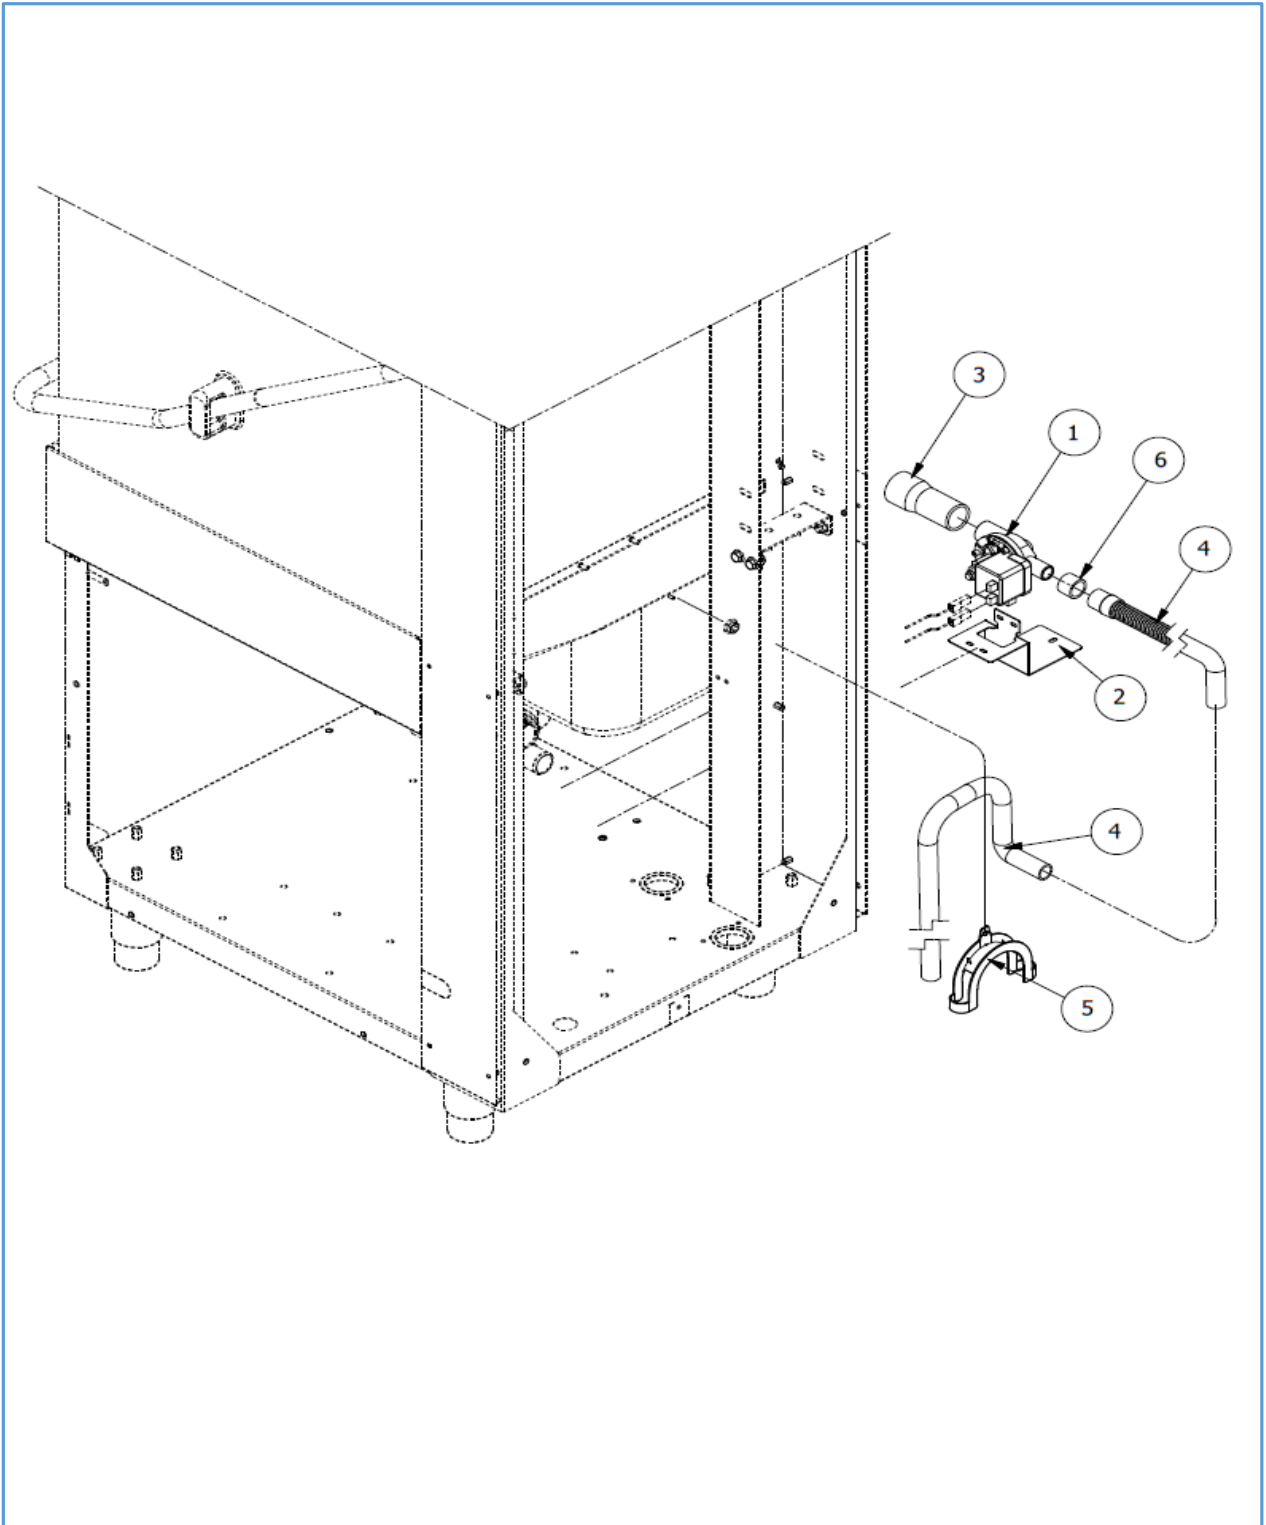

Onderdelenlijst 7280.0065

POS:	Art.No.:	Omschrijving:	Aantal:
1	9136.0186	DRAIN PUMP 230V 50Hz(*)	
1A		DRAIN PUMP 220V 60Hz(*)	
2	9136.2924	DRAIN PUMP SUPPORT	
3	9136.0835	COUPLING	
4		DRAIN HOSE L= 2500mm.	
5	9136.3116	DRAIN HOSE SUPPORT