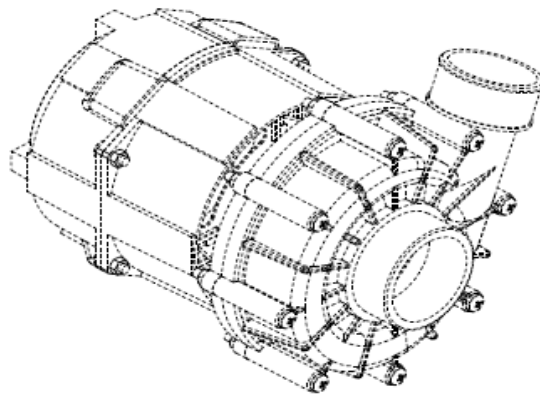

COD. 00015237 (230V 50Hz)
COD. 00016655 (230V 60Hz)

Onderdelenlijst 7280.0065

POS:	Art.No.:	Omschrijving:	Aantal:
1		PUMP PLASTIC BODY	
2		GASKET	
3		IMPELLER	
4	9136.2907	MECHANICAL SEAL ASSY	
5		CAPACITOR 12,5μF